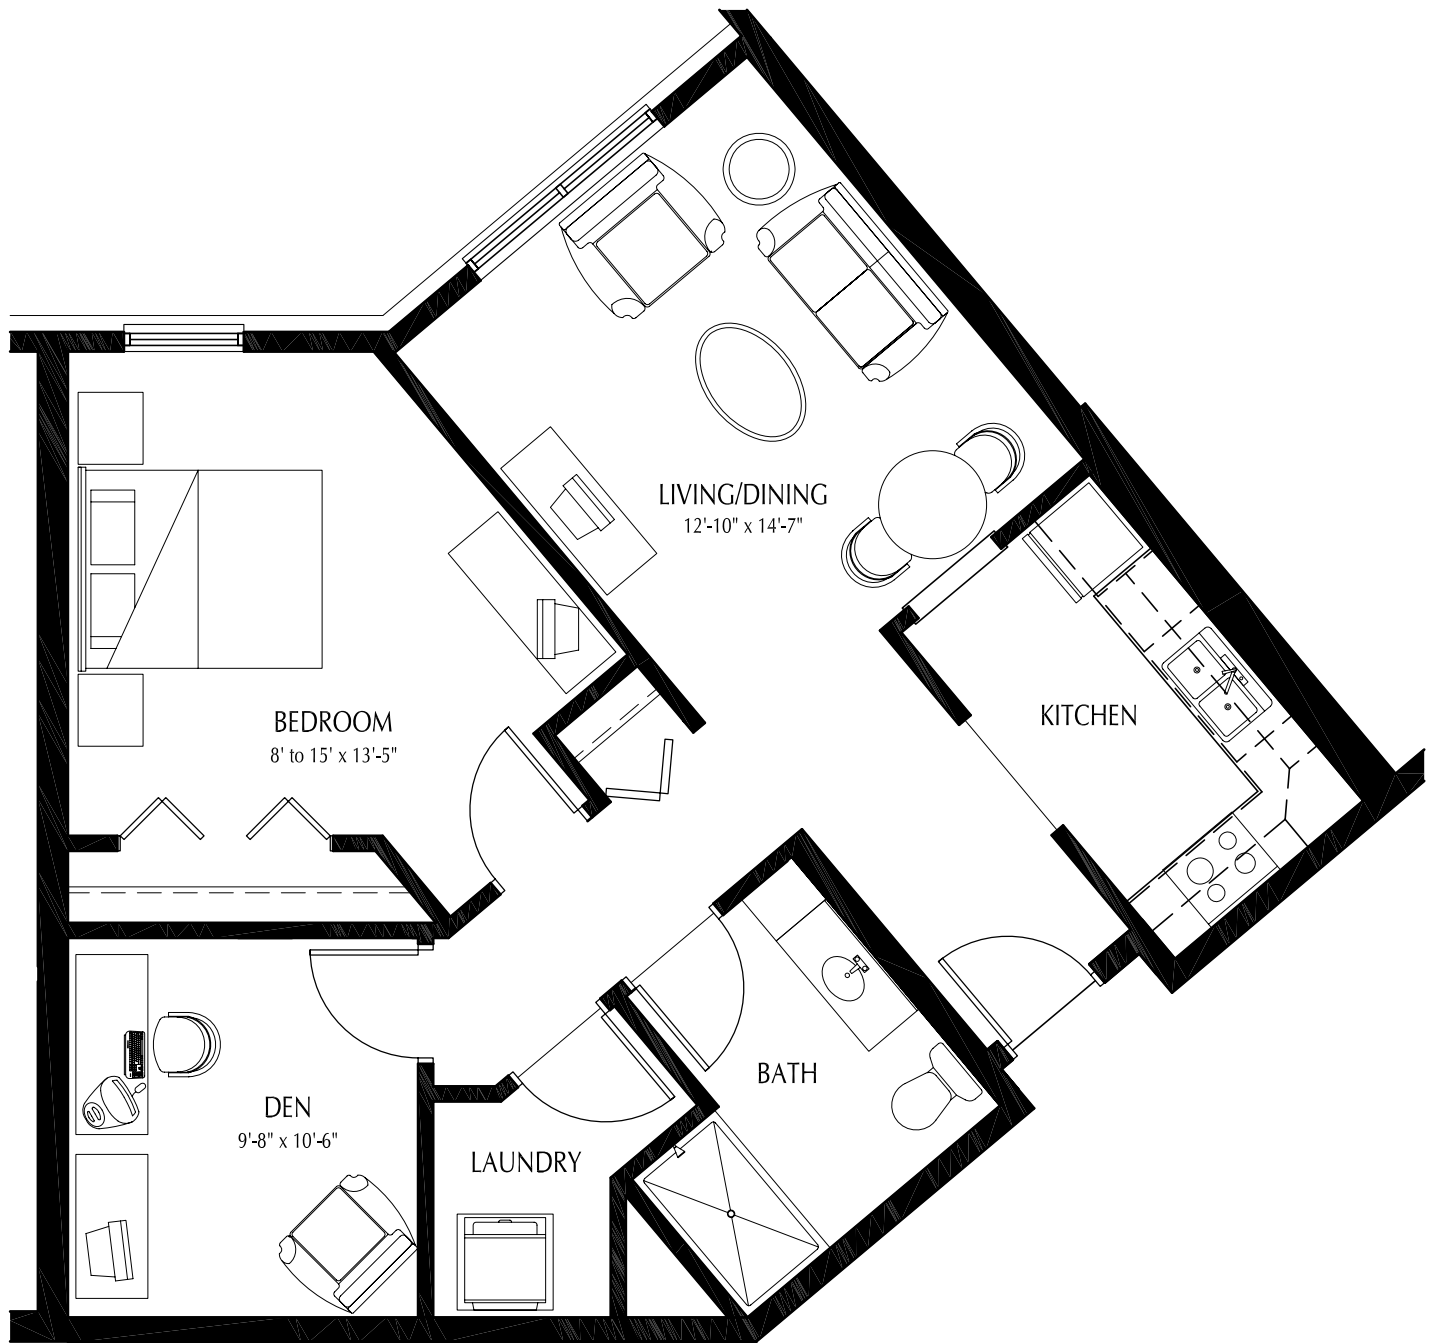

# ARBOR LAKES INDEPENDENT LIVING

**SOUTHVIEW**  
SENIOR LIVING  
COMMUNITIES

312 412

Approx. 893 GSF  
Single Bedroom + Den (IG)  
See building plans for window configuration

Sycamore