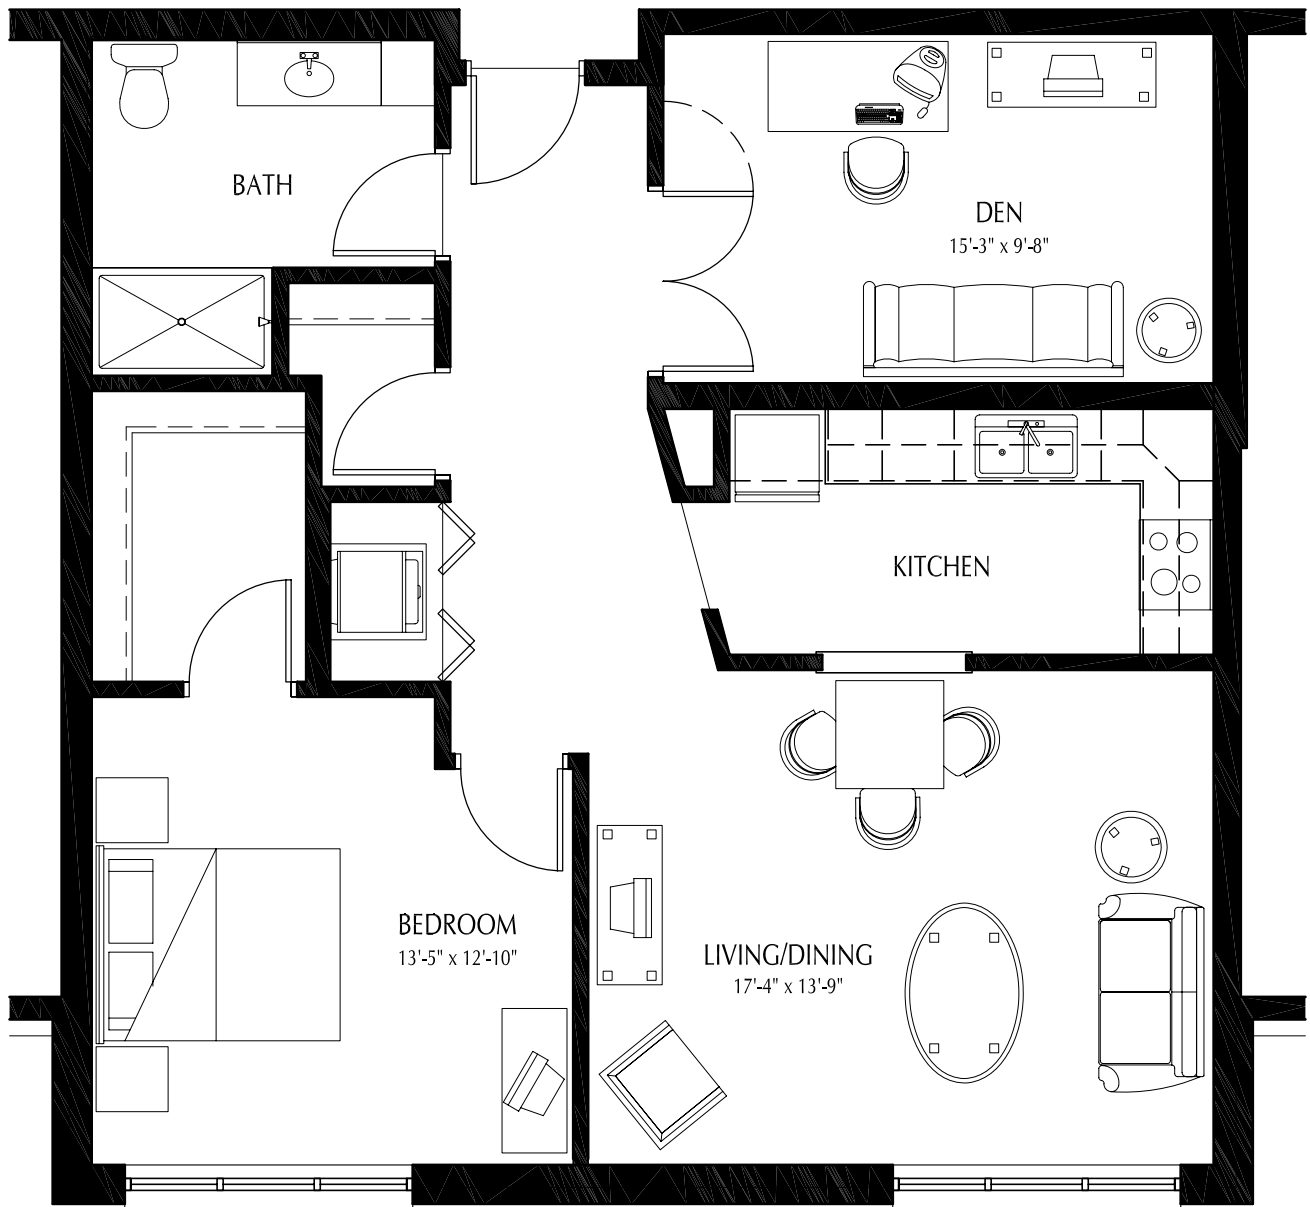

ARBOR LAKES INDEPENDENT LIVING

SOUTHVIEW SENIOR LIVING COMMUNITIES

317 417

Approx. 1,031 GSF

Single Bedroom + Den (IF)

See building plans for window configuration

Cherry