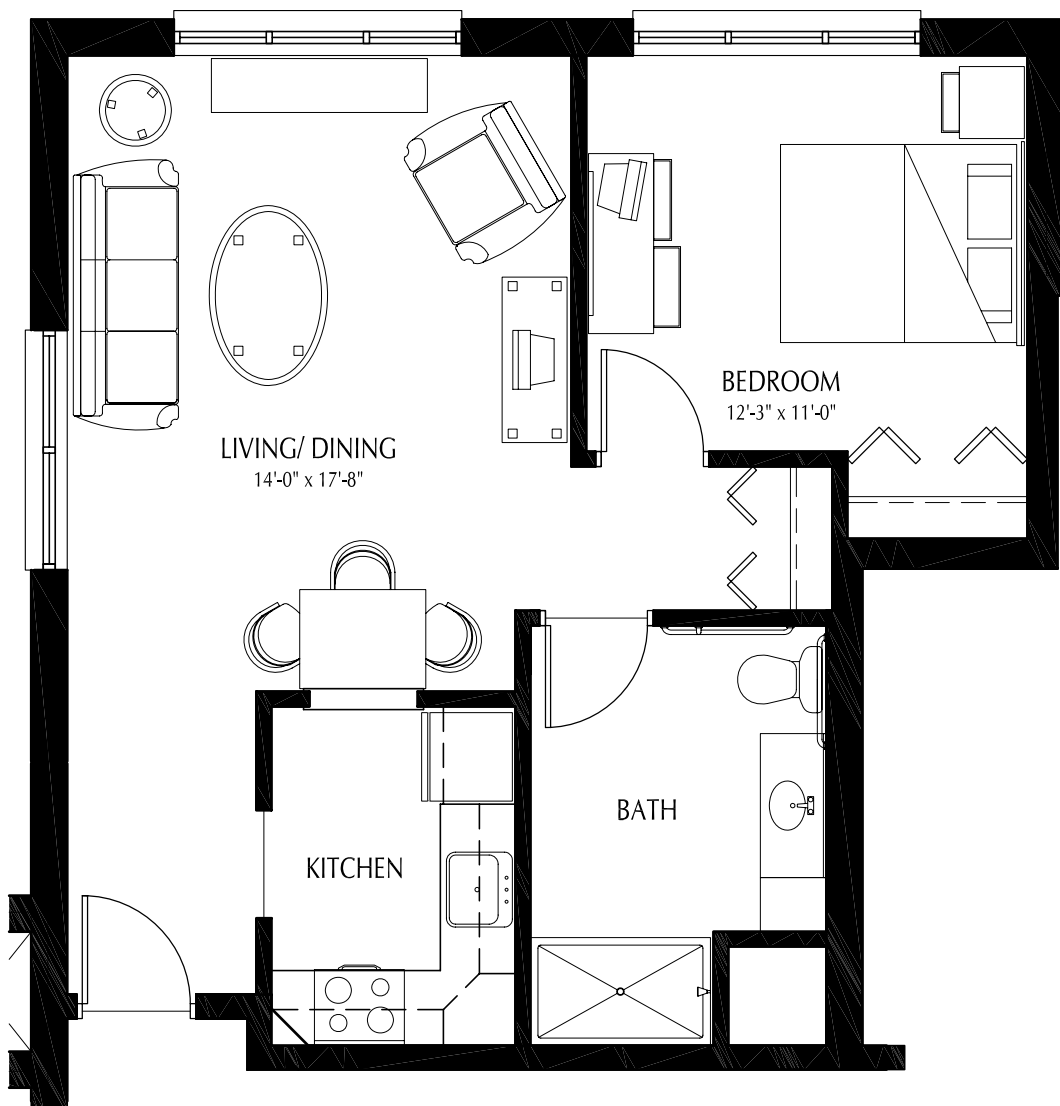

ARBOR LAKES

ASSISTED LIVING

SOUTHVIEW
SENIOR LIVING
COMMUNITIES

228 241

Approx. 692 GSF
Single Bedroom (MF)

See building plans for window configuration

Hickory