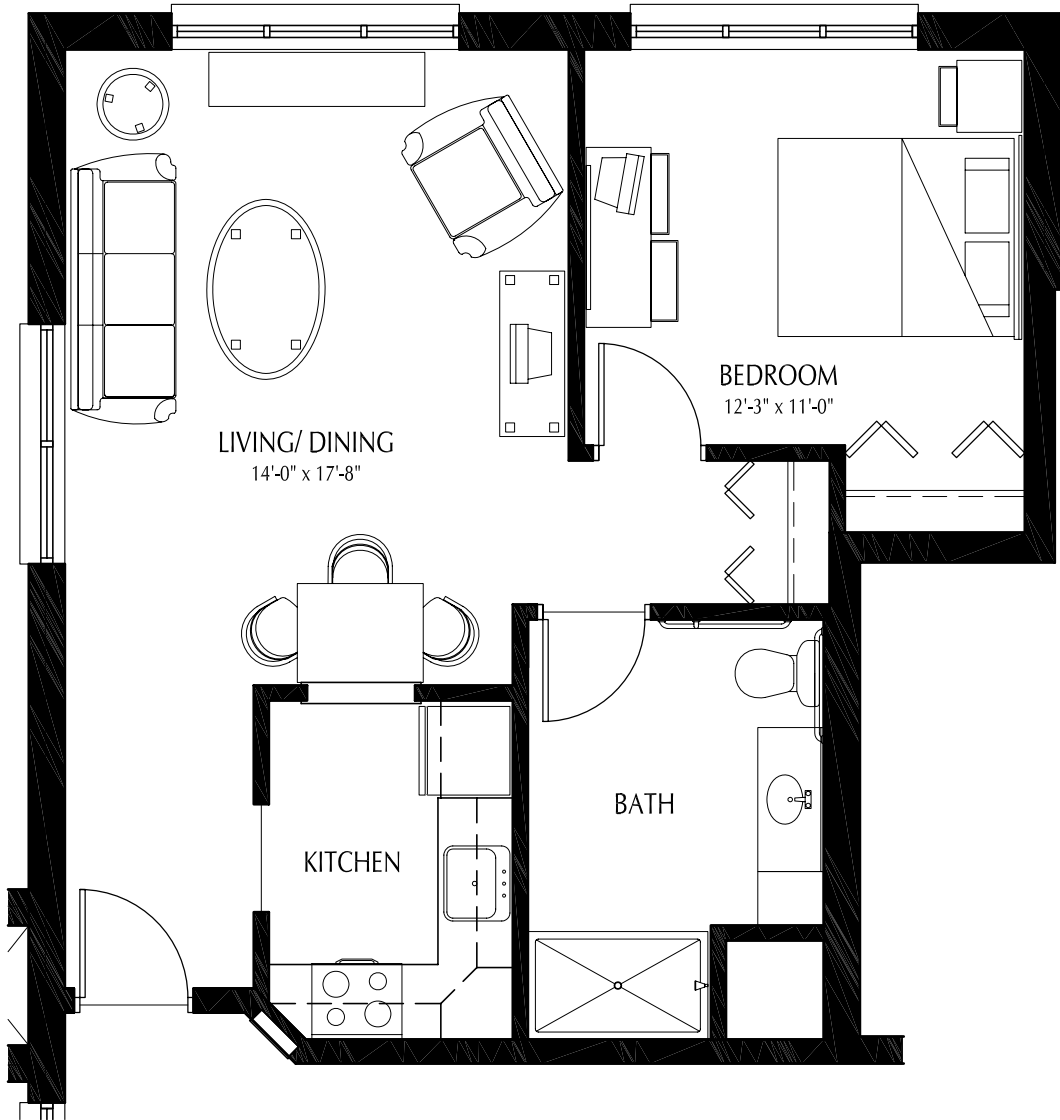

## MEMORY CARE

**SOUTHVIEW**  
SENIOR LIVING  
COMMUNITIES

125 137

Approx. 692 GSF  
Single Bedroom (MF)

See building plans for window configuration

Hawthorn